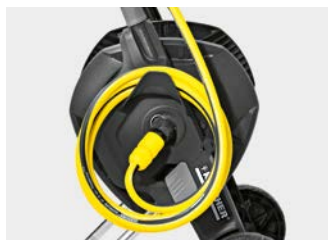

SO THAT NOTHING GETS IN THE WAY OF YOUR GARDEN CARE.

The innovative Kärcher hose holder systems set new standards in functionality, design and quality. The hose holder, hose carrier and hose trolley have proven themselves to be refined expedients for efficiently watering the garden. Especially the new hose trolley HT 4.520 kit with accessory holder and storage hook for the short hose end makes work a lot easier.