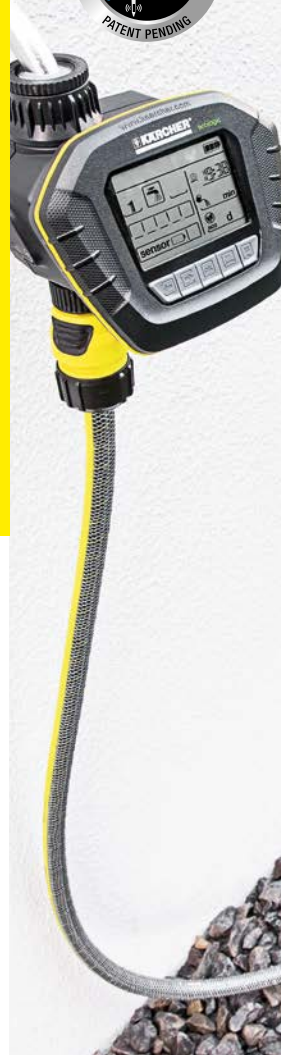

Continuous radio contact

Wireless - the measured level of moisture in the soil is transmitted by radio to the SensoTimer every 30 minutes.