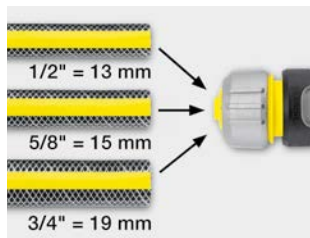

FLEXIBLE PLUG-IN SYSTEMS FOR EVERY NEED.

Whenever something does not work when watering, usually it's due to problems with tap and hose connections. This is why Kärcher provides a complete series of accessories for connecting, disconnecting and repairing your watering system. The patented universal hose connectors are compatible with the 3 most common hose diameter and all commercially available click systems.

HIGH QUALITY TO MEET THE HIGHEST DEMANDS.

The Kärcher brass line is worth its weight in gold for semi-professional use in your garden. The high-quality machining and robust material ensure convenience as well as a long service life, even after heavy use.

Premium Universal hose connector

- Universal connection fits hoses with 1/2", 5/8" and 3/4" diameter
- Robust hose fastener made of anodised aluminium
- Convenient recessed grips made of soft plastic
- Click system compatible with all common brands