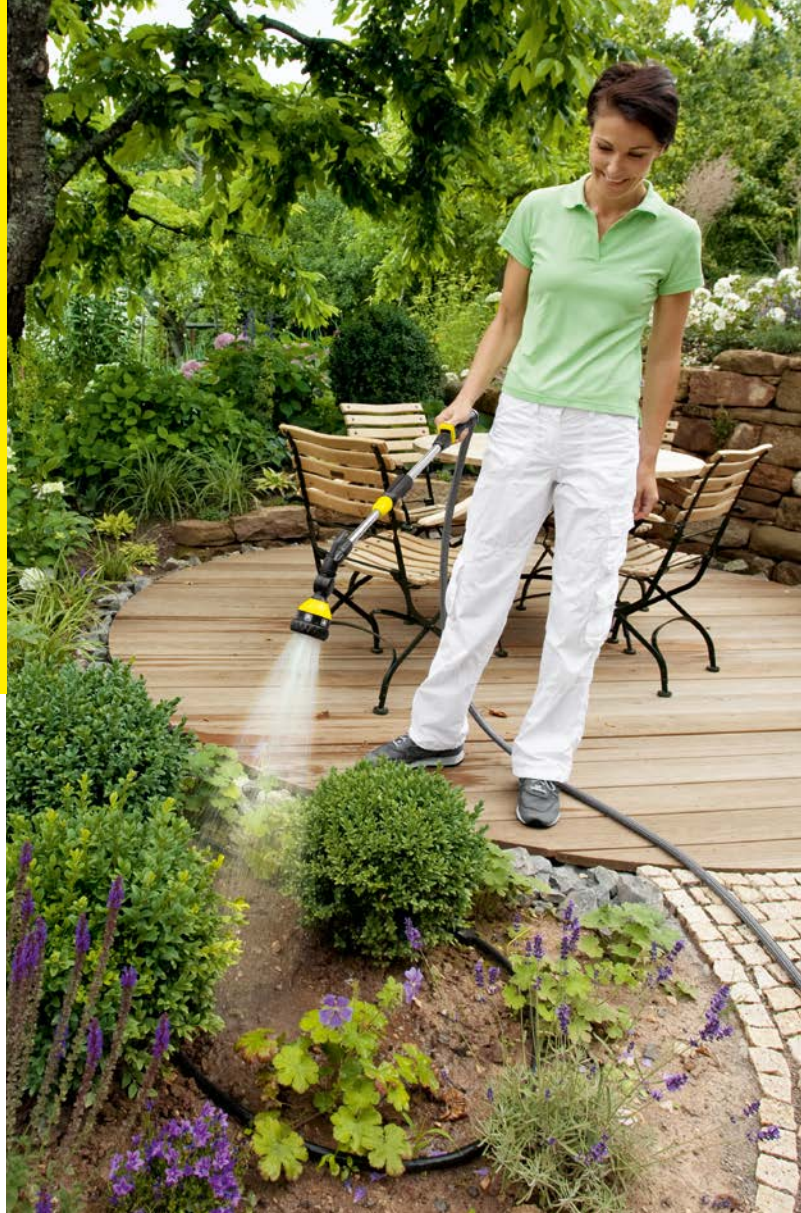

One-hand operation

Water volume controlled with one hand plus on/off function.